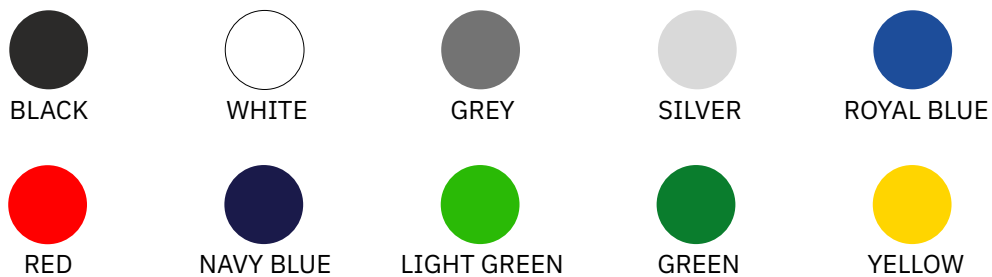

A20 Racesuit Fabric Colours

A20 Racesuit Cuff Colours

A20 Racesuit Stretch Panel Colours